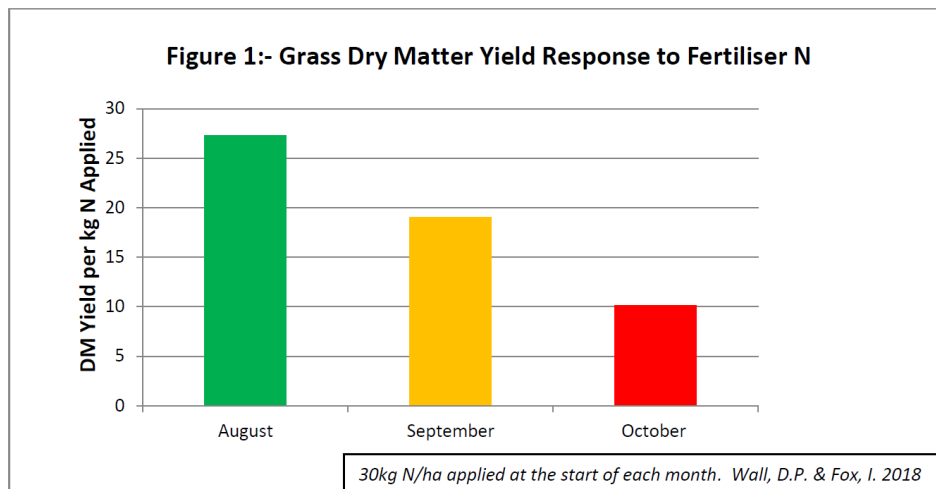

11th September 2018

Nitrogen Response in the Autumn:

- Applying N now results in greater grass growth & more efficient use of each kilo of N applied
- Grass dry matter yield response to applied N reduces by 63% in October
- Apply cattle slurry to meet grass fertiliser demands & empty slurry tanks before winter. Slurry can be spread on the grazing platform (rotation length: 30-35 days).

Grass10 Autumn Farm Walks:

2018 has been a very challenging grass year for farmers. It's essential to make the most of autumn grass to reduce winter feed demand, and to set the farm up for early spring grazing. This will help lower feed costs and shorten the winter period. Teagasc has organised a series of on-farm demonstrations which will focus on:

- Autumn Grassland Management, Winter Fodder Plan

Farmer	Address	Date	Time	Enterprise
Pallaskenry Agricultural College	Pallaskenry, Co. Limerick. Eircode V94V8N3	Thur 13th Sept	7.30pm	Dairy, Beef, Sheep
Seamus Laffan	Boher, Co. Limerick. Eircode V94PK3C	Thur 13th Sept	11am	Dairy
Andy Phelan	Ballyarsney, Mooncoin, Co. Kilkenny Eircode X91KH60	Thur 13th Sept	11am	Beef
Matthew Fogarty	Whitechurch, Cappagh, Co. Waterford Eircode X35FK46	Fri 21st Sept	11am	Dairy
Ronan Joyce	Carrowjames, Belcarra, Castlebar, Co. Mayo. Eircode F23C560	Wed 26th Sept	2pm	Dairy
Tom & John Leahy	Ballyharrahan, Dungarvan Co. Waterford. Eircode X35N528	Wed 26th Sept	11am	Beef & Sheep
Martin Kenny	Cams, Cloverhill, Co. Roscommon Eircode F42E766	Wed 26th Sept	11am	Beef
P.J Murphy	Ballyconra, Ballyraggett, Co. Kilkenny Eircode R95FN23	Wed 26th Sept	11am	Dairy
Donal & Michael Keane	Dromerin, Listowel, Co. Kerry. Eircode V31A525	Thur 27th Sept	11am	Dairy
Liam Kearns	Tobernabrone, Piltown, Co. Kilkenny Eircode E32PW61	Thur 27th Sept	11am	Dairy
Thomas & Constance Hennessy	Kilaree, Threecastles, Co. Kilkenny Eircode R95AC98	Fri 28th Sept	11am	Beef